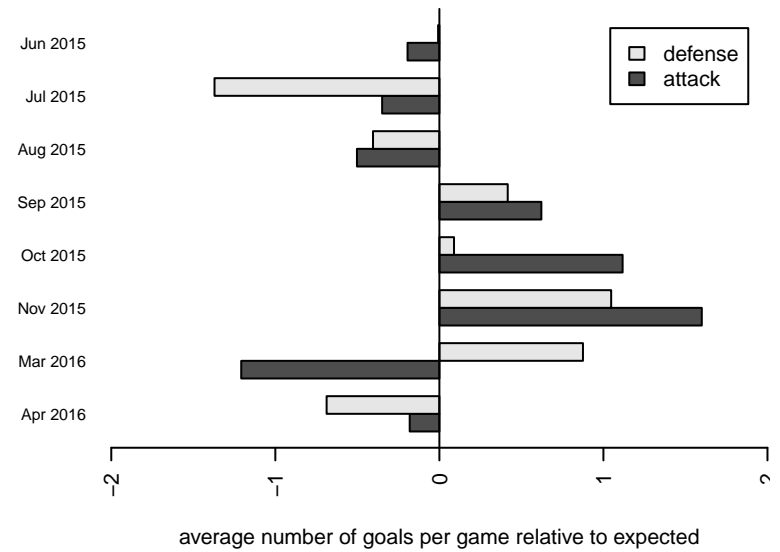

Performance relative to 13 month average