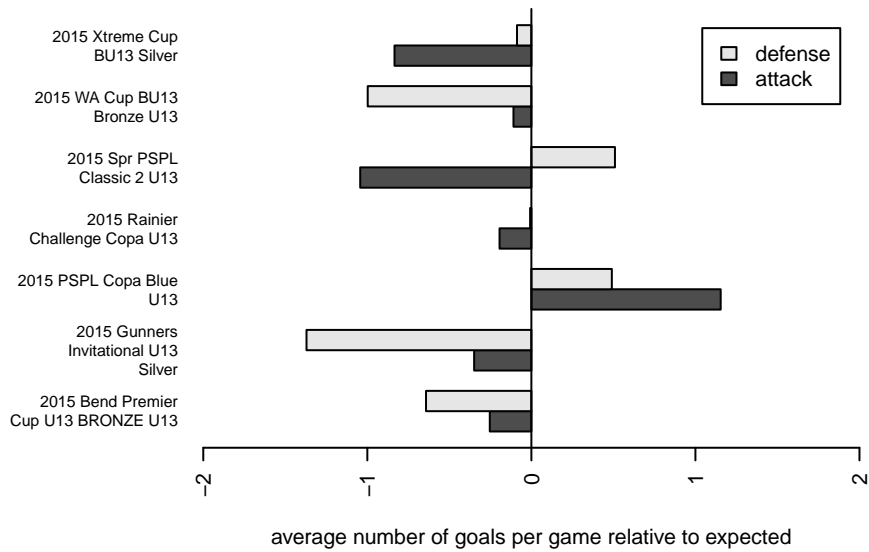

ISC Gunners B B02

Issaquah SC
 Issaquah, WA
 B02 total strength=634
 attack=0.82 defense=0.39
 fall league = PSPL Copa Blue U13
 spr league = Spr PSPL Classic 2 U13

alt names used:
 ISC Gunners B02B
 ISC GUNNERS FC ISC GUNNERS B02 B (WA
 ISC GUNNERS FCISC GUNNERS B02 B
 ISC Gunners B02 B
 ISC Gunners B02B
 ISC Gunners B02 B
 ISC GUNNERS FC ISC GUNNERS B02 B (WA

Venues played:
 2015 Rainier Challenge Copa U13
 2015 Gunners Invitational U13 Silver
 2015 Bend Premier Cup U13 BRONZE U13
 2015 Xtreme Cup BU13 Silver
 2015 PSPL Copa Blue U13
 2015 Spr PSPL Classic 2 U13
 2015 WA Cup BU13 Bronze U13

**attack and defense variance (black dot)
relative to other teams
and top 10 in region**

**attack and defense rating
relative to others at age
and all opponents in last 13 months**

Performance relative to 13 month average