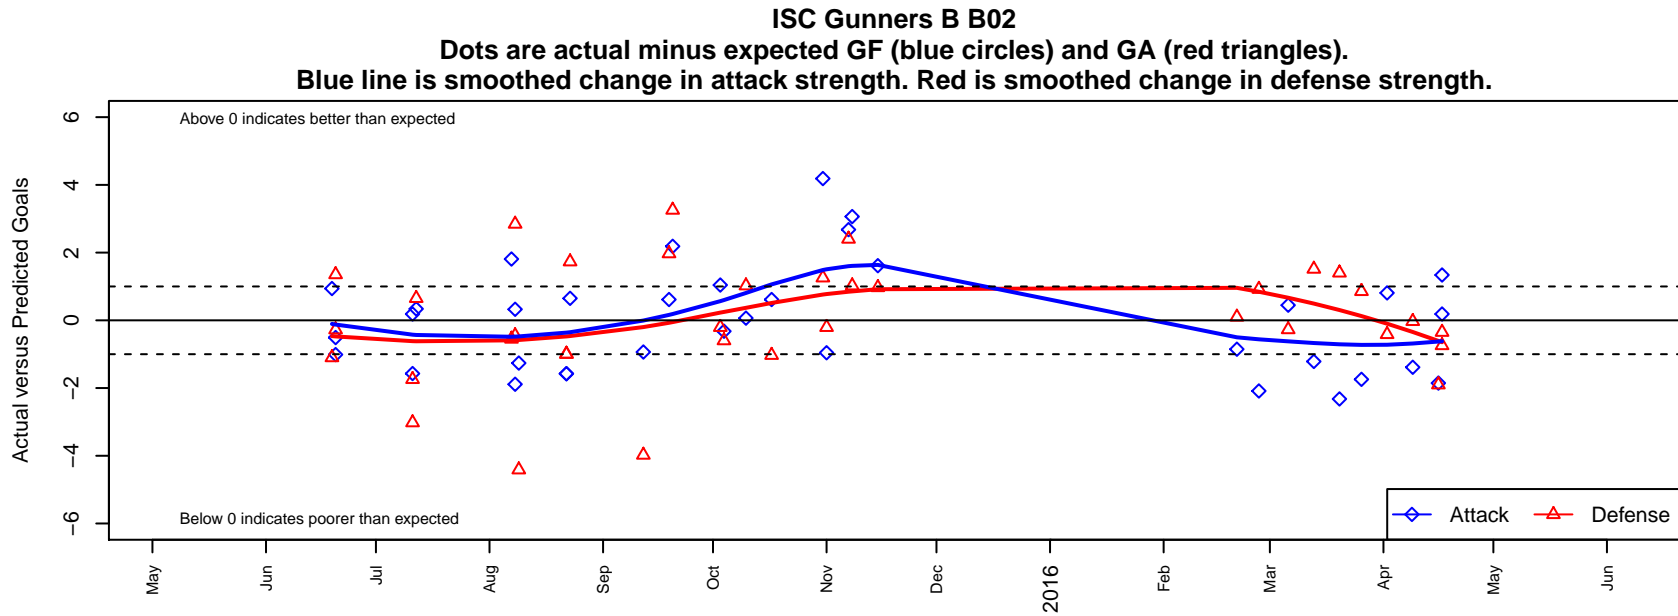

ISC Gunners B B02

Issaquah SC
 Issaquah, WA
 B02 total strength=634
 attack=0.82 defense=0.39
 fall league = PSPL Copa Blue U13
 spr league = Spr PSPL Classic 2 U13

alt names used:
 ISC Gunners B02B
 ISC GUNNERS FC ISC GUNNERS B02 B (WA
 ISC GUNNERS FCISC GUNNERS B02 B
 ISC Gunners B02 B
 ISC Gunners B02B
 ISC Gunners B02 B
 ISC GUNNERS FC ISC GUNNERS B02 B (WA

**attack and defense variance (black dot)
relative to other teams
and top 10 in region**

**attack and defense rating
relative to others at age
and all opponents in last 13 months**

Performance relative to 13 month average