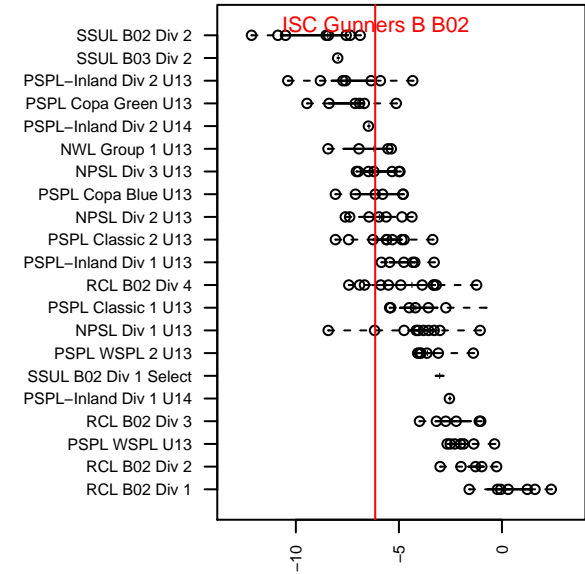

ISC Gunners B B02

Issaquah SC
 Issaquah, WA
 B02 total strength=634
 attack=0.82 defense=0.39
 fall league = PSPL Copa Blue U13
 spr league = Spr PSPL Classic 2 U13

alt names used:
 ISC Gunners B02B
 ISC GUNNERS FC ISC GUNNERS B02 B (WA
 ISC GUNNERS FCISC GUNNERS B02 B
 ISC Gunners B02 B
 ISC Gunners B02B
 ISC Gunners B02 B
 ISC GUNNERS FC ISC GUNNERS B02 B (WA

**attack and defense variance (black dot)
relative to other teams
and top 10 in region**

**attack and defense rating
relative to others at age
and all opponents in last 13 months**

Performance relative to 13 month average